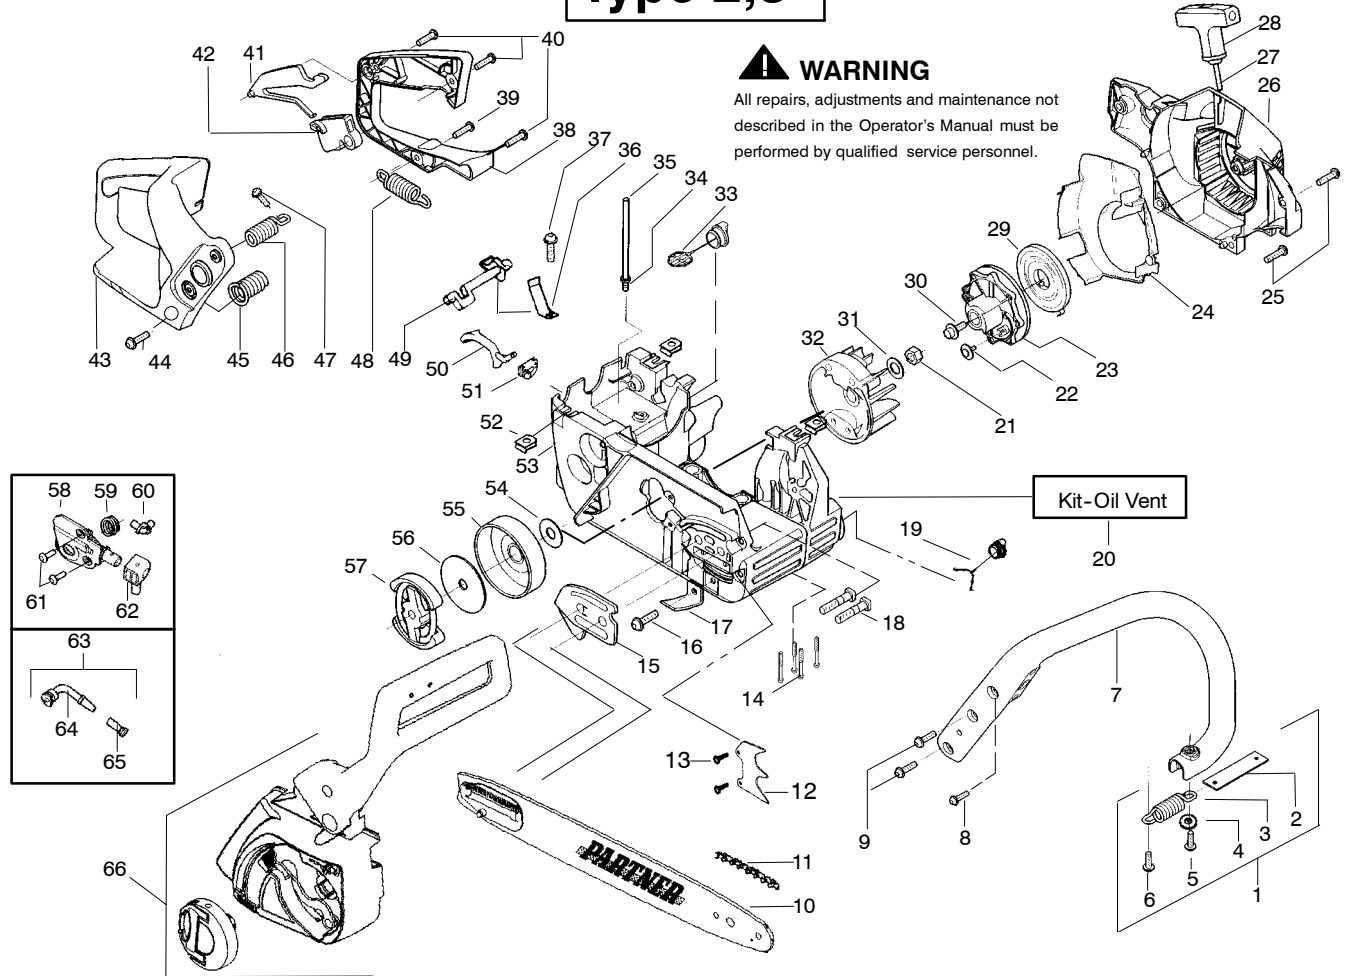

Type 2,3

Ref.	Part No.	Description	Ref.	Part No.	Description	Ref.	Part No.	Description
1.	530047963	Assy.-Isolator	28.	530056402	Handle-Starter	53.	530058733	Kit-Chassis Assy. fuel lines and caps)
2.	530047608	Limiter Strap	29.	530027531	Spring-Recoil	54.	530015907	Washer-Thrust
3.	530042082	Spring-Isolator	30.	530015920	Screw	55.	530047061	Assy.-Clutch Drum w/bearing
4.	530015158	Washer	31.	530015127	Washer-Flywheel	56.	530015611	Washer-Clutch
5.	530016018	Screw	32.	530039187	Assy-Flywheel	57.	530014949	Assy. Clutch
6.	530015843	Screw	33.	530047192	Assy-Fuel Cap	58.	530071259	Kit - Oil Pump (incl. 59,60,62)
7.	530047583	Front Handle	34.	530023877	Fitting-fuel line	59.	530037820	Gear-Worm Spring
8.	530015940	Screw	35.	530069216	Kit-Fuel line (large)	60.	530049477	Elbow-Oil Pickup
9.	530015814	Screw	36.	530016149	Spring-Switch	61.	530016064	Screw
10.	530044900	Bar - 14"	37.	530015775	Screw	62.	530019206	Seal Block
	530044901	Bar - 16"	38.	530047581	Cover-Rear Handle	63.	530047663	Assy-Oil Pick-up (Incl. 64,65)
11.	505369852	Chain - 14"	39.	530015886	Screw	64.	530038373	Pick-up Oiler
	505369856	Chain - 16"	40.	530015906	Screw	65.	530056533	Filter-Oil
12.	530014381	Kit-Spike (Incl. 13)	41.	530036098	Throttle Lockout	66.	530071897	Kit-Chain Brake Adjuster (Incl. Knob)
13.	530016439	Screw	42.	530036097	Trigger-Throttle			
14.	530016132	Screw	43.	530047582	Handle - Rear			
15.	530038238	Plate-Bar Mount.	44.	530015814	Screw			
16.	530015814	Screw	45.	530053274	Assy Isolator-lower			
17.	530029850	Chain Catcher	46.	530071385	Kit-Isolator (Upper)			
18.	530016133	Bolt-Bar	47.	530015875	Screw			
19.	530010846	Assy-Oil Cap	48.	530042082	Spring-Isolator			
20.	530071666	Kit-Oil Vent	49.	530057473	Lever-Switch			
21.	530016134	Nut-Flywheel	50.	530057474	Lever-Choke			
22.	530016080	Screw	51.	530049005	Grommet-Knob			
23.	530037817	Starter Pulley	52.	530015922	Nut-"U"-Type			
24.	530055723	Baffle-Air						
25.	530015892	Screw						
26.	530056333	Housing-Fan						
27.	530069232	Kit - Rope						

★ = NEW PART NUMBER FOR THIS IPL

★ = REFER TO THE SERVICE REFERENCE INDICATED FOR MORE INFORMATION. (LOCATED AT END OF IPL)