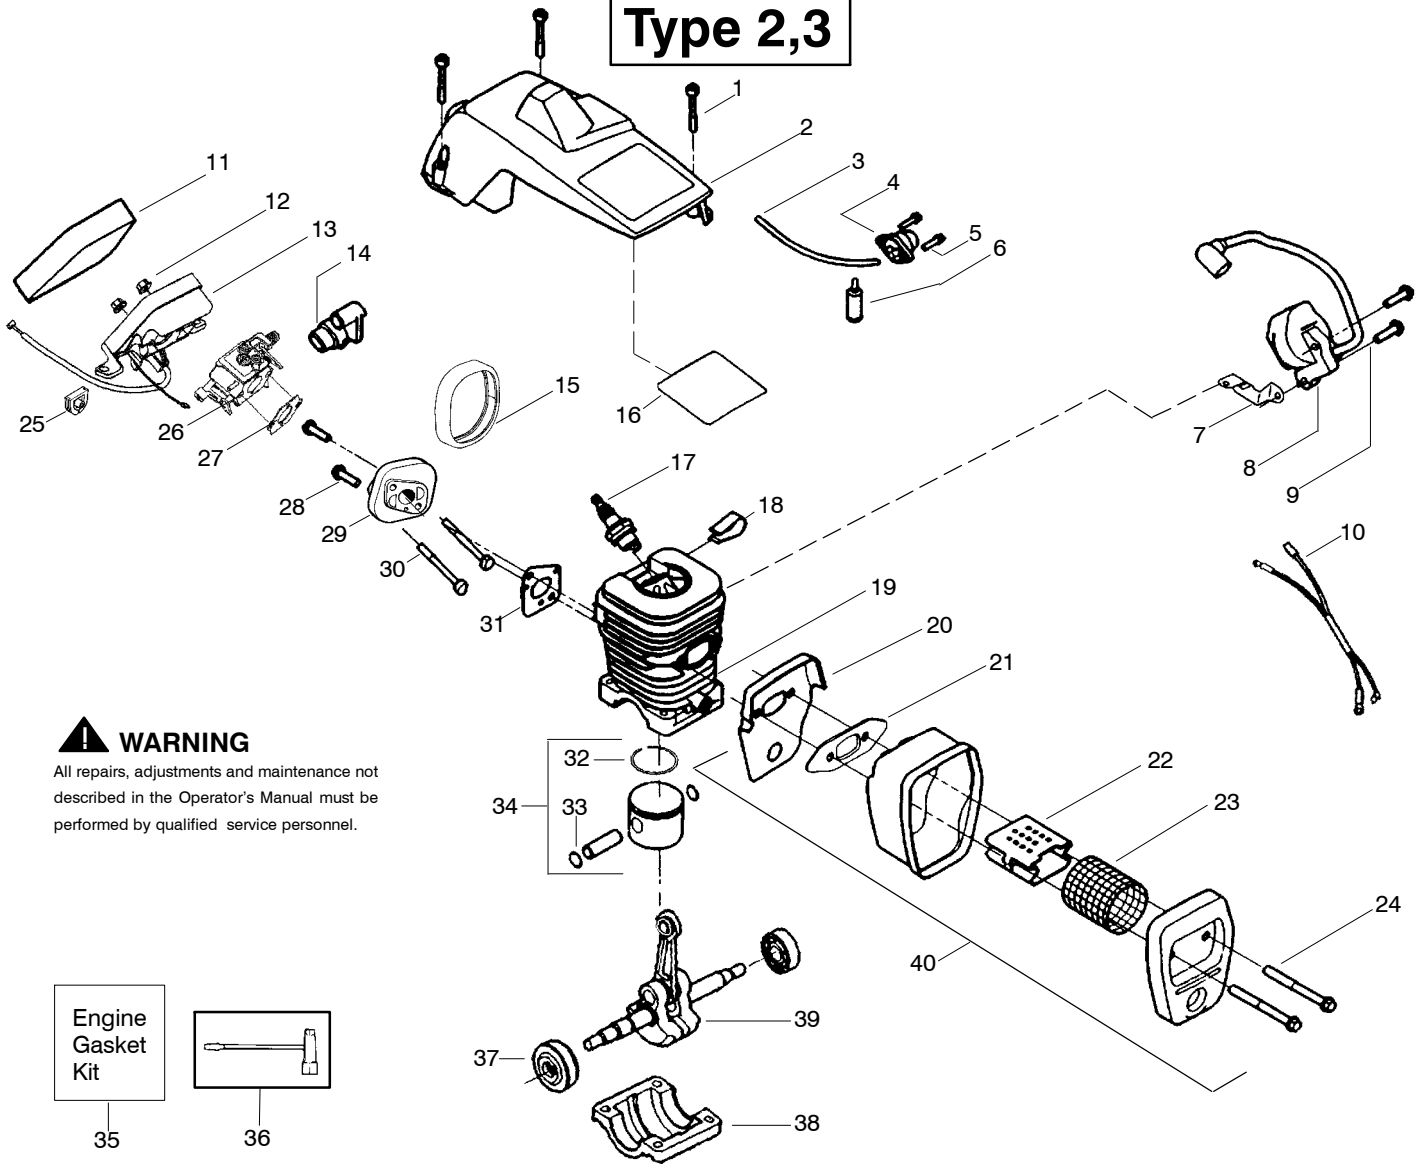

Type 2,3

⚠ WARNING

All repairs, adjustments and maintenance not described in the Operator's Manual must be performed by qualified service personnel.

Ref.	Part No.	Description	Ref.	Part No.	Description	Ref.	Part No.	Description
1.	530016153	Screw	19.	530012550	Cylinder	35.	530069608	Kit-Engine Gasket (Incl. 21, 27 & 31)
2.	530056914	Assy-Cylinder Shield (includes # 16)	20.	530049870	Backplate-Muffler	36.	530031135	Bar Wrench
3.	530069247	Kit-Fuel Line (Small)	21.	530069608	Gasket-Muffler(kit)	37.	530056363	Assy-Seal & Bearing
4.	530047213	Assy-Air Purge	22.	530037813	Diffuser-Muffler	38.	530037935	Cap-Crankcase
5.	530015780	Screw	23.	530036103	Screen-Spark	39.	530047062	Assy-Crankshaft
6.	530095646	Assy-Fuel Pick-up	24.	530016132	Bolt-Muffler	40.	530047207	Assy-Muffler (Incl. 20-24)
7.	530047442	Strap-Ground	25.	530047631	Grommet-Throttle Cable			Not Shown
8.	530039198	Ignition Module	26.	---	Kit-Carburetor			
9.	530015814	Screw		530071820	Zama (W-20)			
10.	530057475	Assy-Wire Harness		530071821	Walbro (WT-662)			
11.	530037793	Foam-Air Filter	27.	530069608	Gasket-Carb. (kit)			Manuals (Scan)
12.	530016101	Nut	28.	530016386	Screw		530164620	(Euro I)
13.	530057702	Assy-Air Box	29.	530049700	Carb. Adapter		530164621	(Euro II)
14.	530035526	Grommet-Carb Adjust	30.	530016187	Screw		530164622	(Euro III)
15.	530054144	Seal-Carb Adapter	31.	530069608	Gasket-Adaptor(kit)		530165165	(Euro IV)
16.	530055698	Reflector-Heat	32.	530038729	Ring-Piston		530165166	(Euro V)
17.	952030150	Spark Plug (RCJ-7Y)	33.	530015697	Retainer-Piston Pin		530165167	(Turkish)
18.	530016136	Clip-High Tension Lead	34.	530071408	Kit-Piston (Incl. 32 & 33)		530165168	(Russian)
							530164915	

↗ = NEW PART NUMBER FOR THIS IPL

★ = REFER TO THE SERVICE REFERENCE INDICATED FOR MORE INFORMATION. (LOCATED AT END OF IPL)