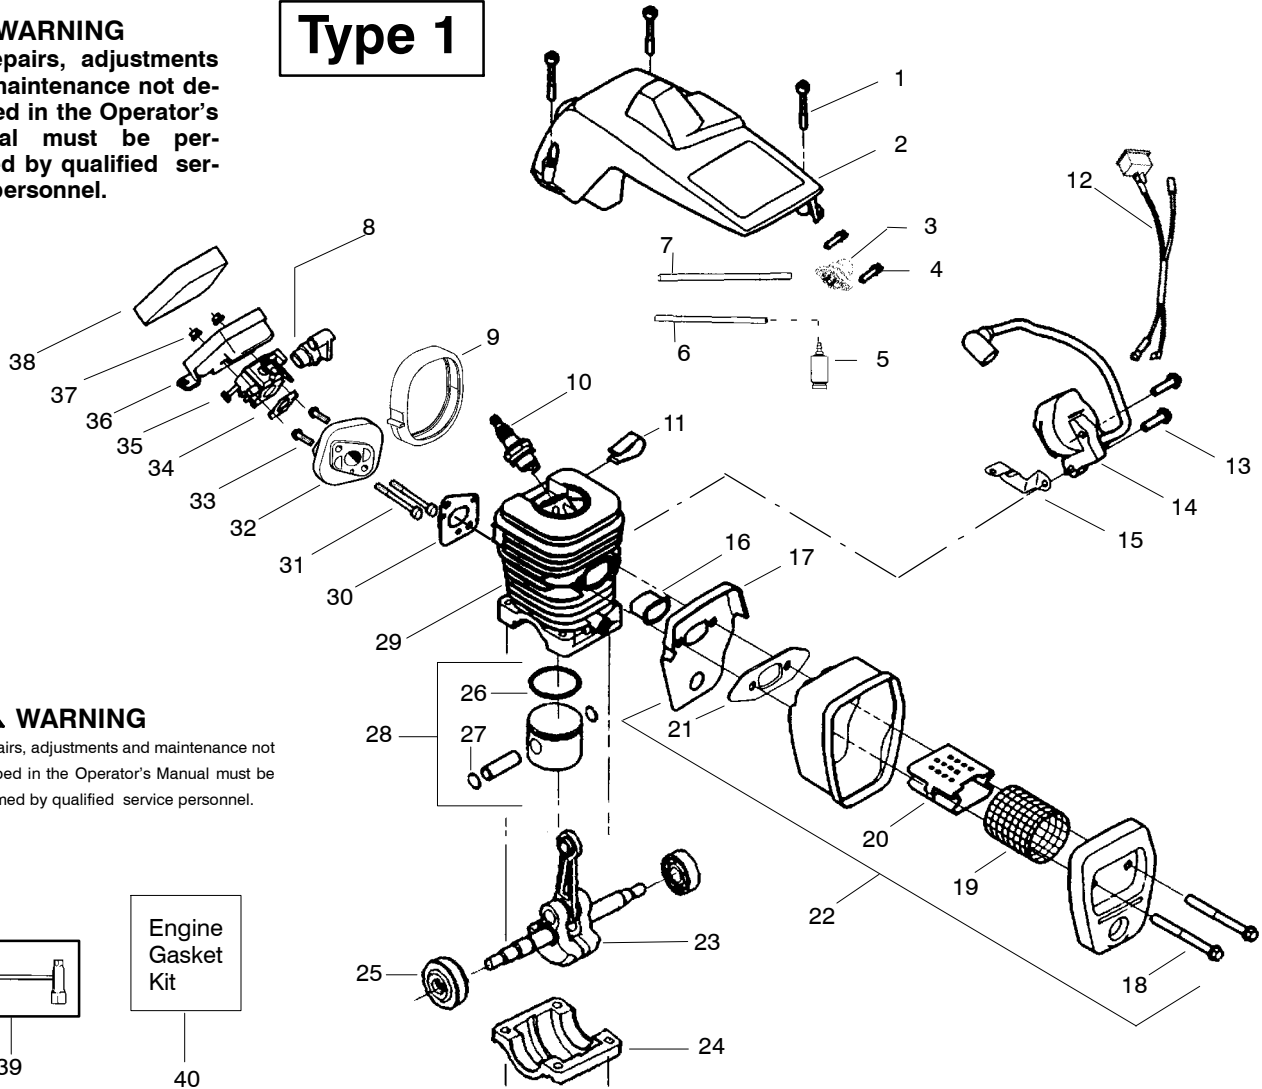

⚠ WARNING
All repairs, adjustments and maintenance not described in the Operator's Manual must be performed by qualified service personnel.

Type 1

⚠ WARNING
All repairs, adjustments and maintenance not described in the Operator's Manual must be performed by qualified service personnel.

Ref.	Part No.	Description	Ref.	Part No.	Description	Ref.	Part No.	Description
1.	530016153	Screw	19.	530036103	Screen-Spark	36.	530047604	Housing-Air Filter
2.	530056914	Assy-Cylinder Shield	20.	530037813	Diffuser-Muffler	37.	530016101	Nut
3.	530047213	Assy-Air Purge	21.	530069608	Gasket-Muffler (kit)	38.	530037793	Air Filter - Foam
4.	530015780	Screw	22.	530047207	Assy-Muffler (Incl. 17-21)	39.	530031135	Srench
5.	530095646	Assy-Fuel Pick-up	23.	530047062	Assy-Crankshaft	40.	530069608	Kit-Engine Gasket (incl. 34,30,21)
6.	530069247	Kit-Line Purge/Carb. (Small Dia)	24.	530037935	Cap-Crankcase			
7.	530069216	Kit-Line Purge/Tank (large line)	25.	530056363	Assy-Seal & Bearing			
8.	530035526	Grommet-Carb Adjust.	26.	530038729	Ring-Piston			
9.	530054144	Seal-Carb Adapter	27.	530015697	Retainer - Piston Pin			
10.	952030150	Spark Plug (RCJ-7Y)	28.	530071408	Kit-Piston - (incl. 26-27)			
11.	530016136	Clip-High Tension Lead	29.	530071412	Kit-Cylinder			
12.	530049117	Assy-Wire Harness (includes switch)	30.	530069608	Gasket-Carb. Adapter (kit)			
13.	530015814	Screw	31.	530016187	Screw			
14.	530039198	Module-Ignition	32.	530049700	Carb. Adapter			
15.	530047442	Strap-Ground	33.	530016386	Screw			
16.	530037652	Insulator-Heat	34.	530069608	Carb. Gasket (kit)			
17.	530049870	Back Plate-Muffler	35.	---	Kit-Carburetor			
18.	530016132	Screw		530071621	(WT-625)			
					(Note: Repair kits are not available for this carburetor)			
								Not Shown
							530164447	Manual - (Scan)
							530164448	Manual - (Euro I)
							530164449	Manual - (Euro II)

↖ = NEW PART NUMBER FOR THIS IPL

★ = REFER TO THE SERVICE REFERENCE INDICATED FOR MORE INFORMATION. (LOCATED AT END OF IPL)