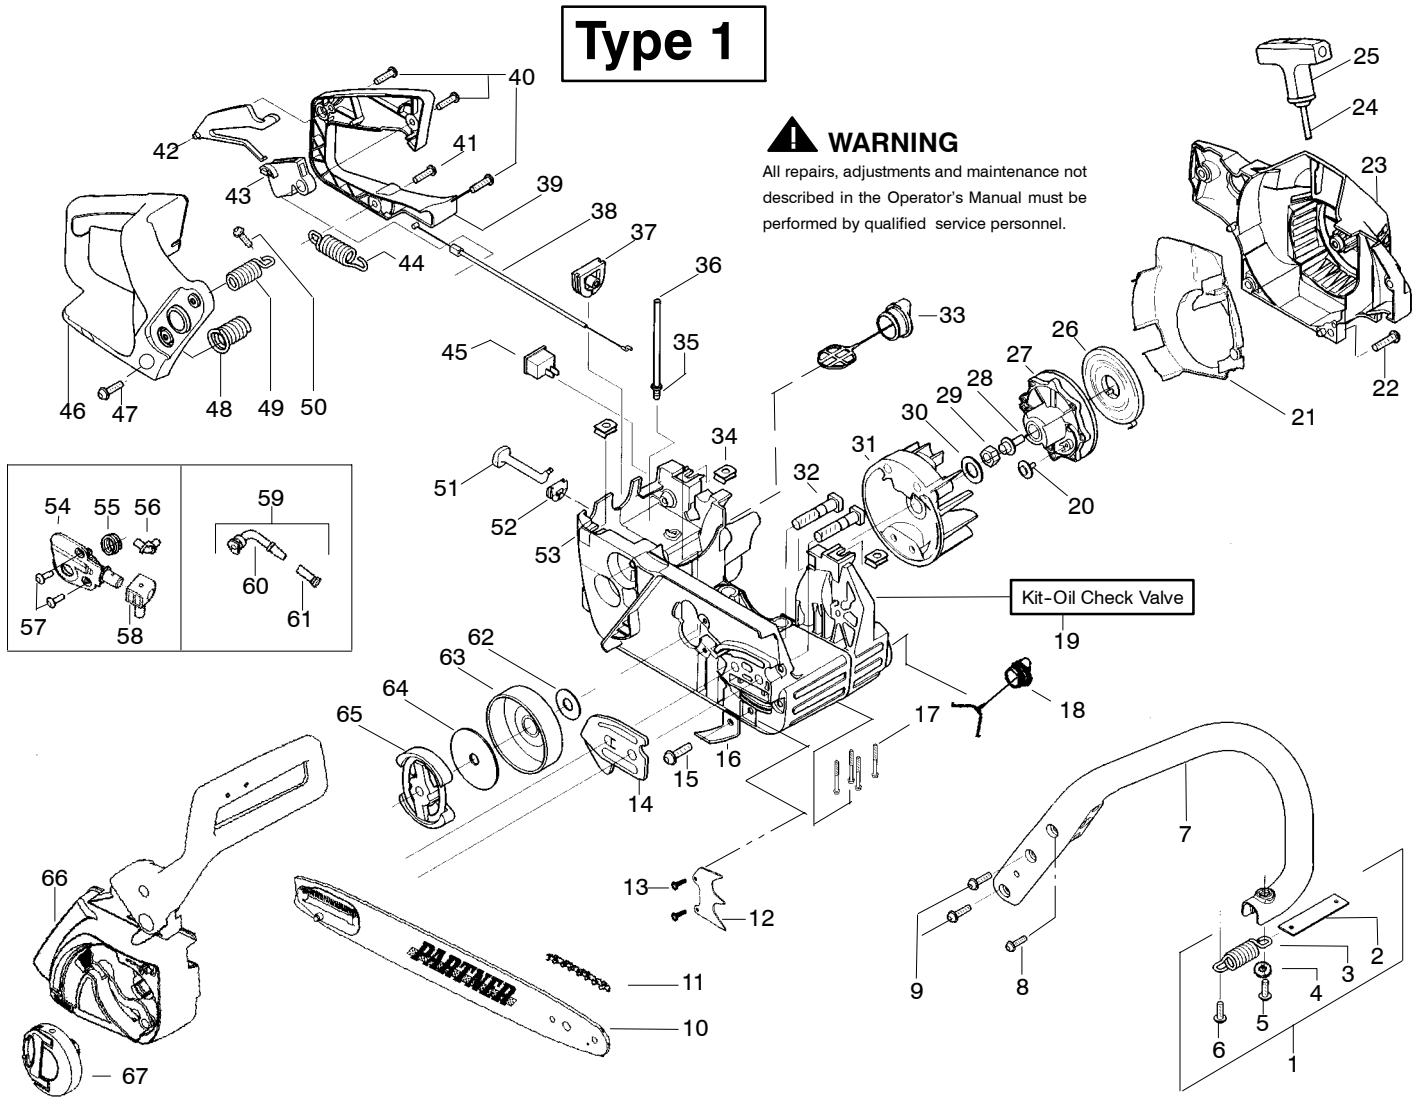

# Type 1

**⚠ WARNING**  
All repairs, adjustments and maintenance not described in the Operator's Manual must be performed by qualified service personnel.

Ref.	Part No.	Description	Ref.	Part No.	Description	Ref.	Part No.	Description
1.	530047963	Assy. - Isolator	24.	530069232	Kit - Rope	49.	530071385	Kit - Isolator (Upper)
2.	530047608	Strap - Limiter	25.	530056402	Handle - Starter	50.	530015875	Screw
3.	530042082	Spring - Isolator	26.	530027531	Spring - Recoil	51.	530047605	Knob - Choke
4.	530015123	Washer	27.	530037817	Pulley - Starter	52.	530049005	Grommet - Knob
5.	530016018	Screw	28.	530015920	Screw	53.	530056596	Assy - Chassis
6.	530015843	Screw	29.	530016134	Nut - Flywheel	54.	530071259	Kit - Oil Pump (Incls. 55,56,58)
7.	530047583	Handle - Front	30.	530015127	Washer - Flywheel	55.	530037820	Gear - Worm Spring
8.	530015940	Screw	31.	530039187	Assy - Flywheel	56.	530049477	Elbow - Oil Pickup
9.	530015814	Screw	32.	530016133	Bolt - Bar	57.	530016064	Screw
10.	530044900	Bar - 14"	33.	530047192	Assy - Fuel Cap	58.	530019206	Seal Block
	530044901	Bar - 16"	34.	530015922	Nut - "U" - Type	59.	530047663	Assy - Oil Pickup (Incl. 60 - 61)
11.	505369852	Chain - 14"	35.	530023877	Fitting - fuel line	60.	530038373	Pick - up Oiler
	505369856	Chain - 16"	36.	530069216	Kit - Fuel line (large)	61.	530056533	Filter - Oil
12.	530014381	Kit - Assy Spike (incl. 13)	37.	530047631	Grommet - Cable	62.	530015907	Washer - Thrust
13.	530015805	Screw	38.	530047602	Cable - Throttle	63.	530047061	Assy. - Clutch Drum w/bearing
14.	530038238	Plate - Bar Mounting	39.	530047581	Cover - Rear Handle	64.	530015611	Washer - Clutch
15.	530015814	Screw	40.	530015906	Screw	65.	530014949	Assy. Clutch
16.	530029850	Chain Catcher	41.	530015886	Screw	66.	530056923	Assy - Chain Brake
17.	530016132	Screw	42.	530036098	Lockout - Throttle	67.	530056935	Assy - Knob
18.	530010846	Assy - Oil Cap	43.	530036097	Trigger - Throttle			
19.	530071666	Kit - Oil Check Valve	44.	530042082	Spring			
20.	530016080	Screw	45.	530069572	Kit - Switch			
21.	530055723	Baffle - Air	46.	530047582	Handle - Rear			
22.	530015892	Screw	47.	530015814	Screw			
23.	530056333	Housing - Fan	48.	530053274	Assy. Isolator - lower			